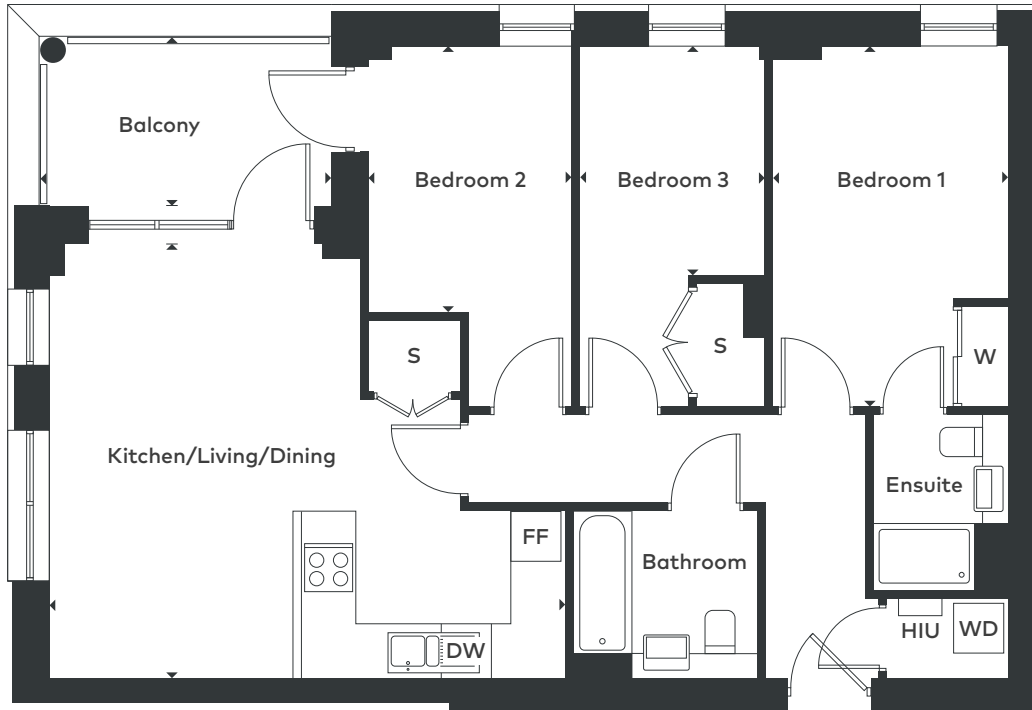

APARTMENT 701

3 bedroom apartment

WD Washer/Dryer DW Dishwasher FF Fridge Freezer HIU Heat Interface Unit S Store W Wardrobe

PLOT LOCATOR

PLOT

LEVEL

DIMENSIONS

701

7

Kitchen/Living/Dining	6.18m x 5.21m	20'3" x 17'1"
Bedroom 1	2.81m x 4.32m	9'3" x 14'2"
Bedroom 2	2.43m x 3.18m	8'0" x 10'5"
Bedroom 3	2.21m x 2.75m	7'3" x 9'0"
Gross Internal Area	78m²	840 sq ft
Balcony	3.55m x 2.09m	11'8" x 6'10"